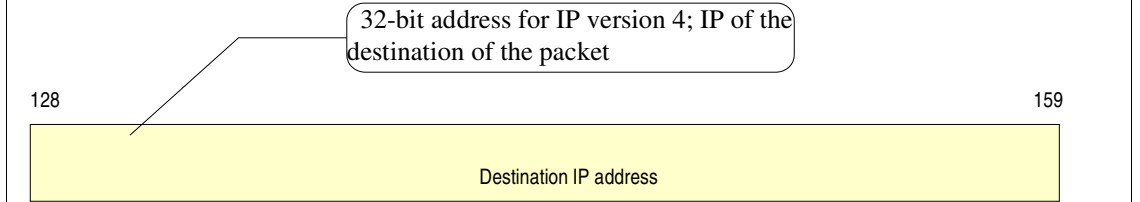

Structure of the IP Header

The IP header consists of 20 mandatory bytes and 40 optional bytes.

Each of the IP header fields are explained below.

IP Header

IP Header

IP Options