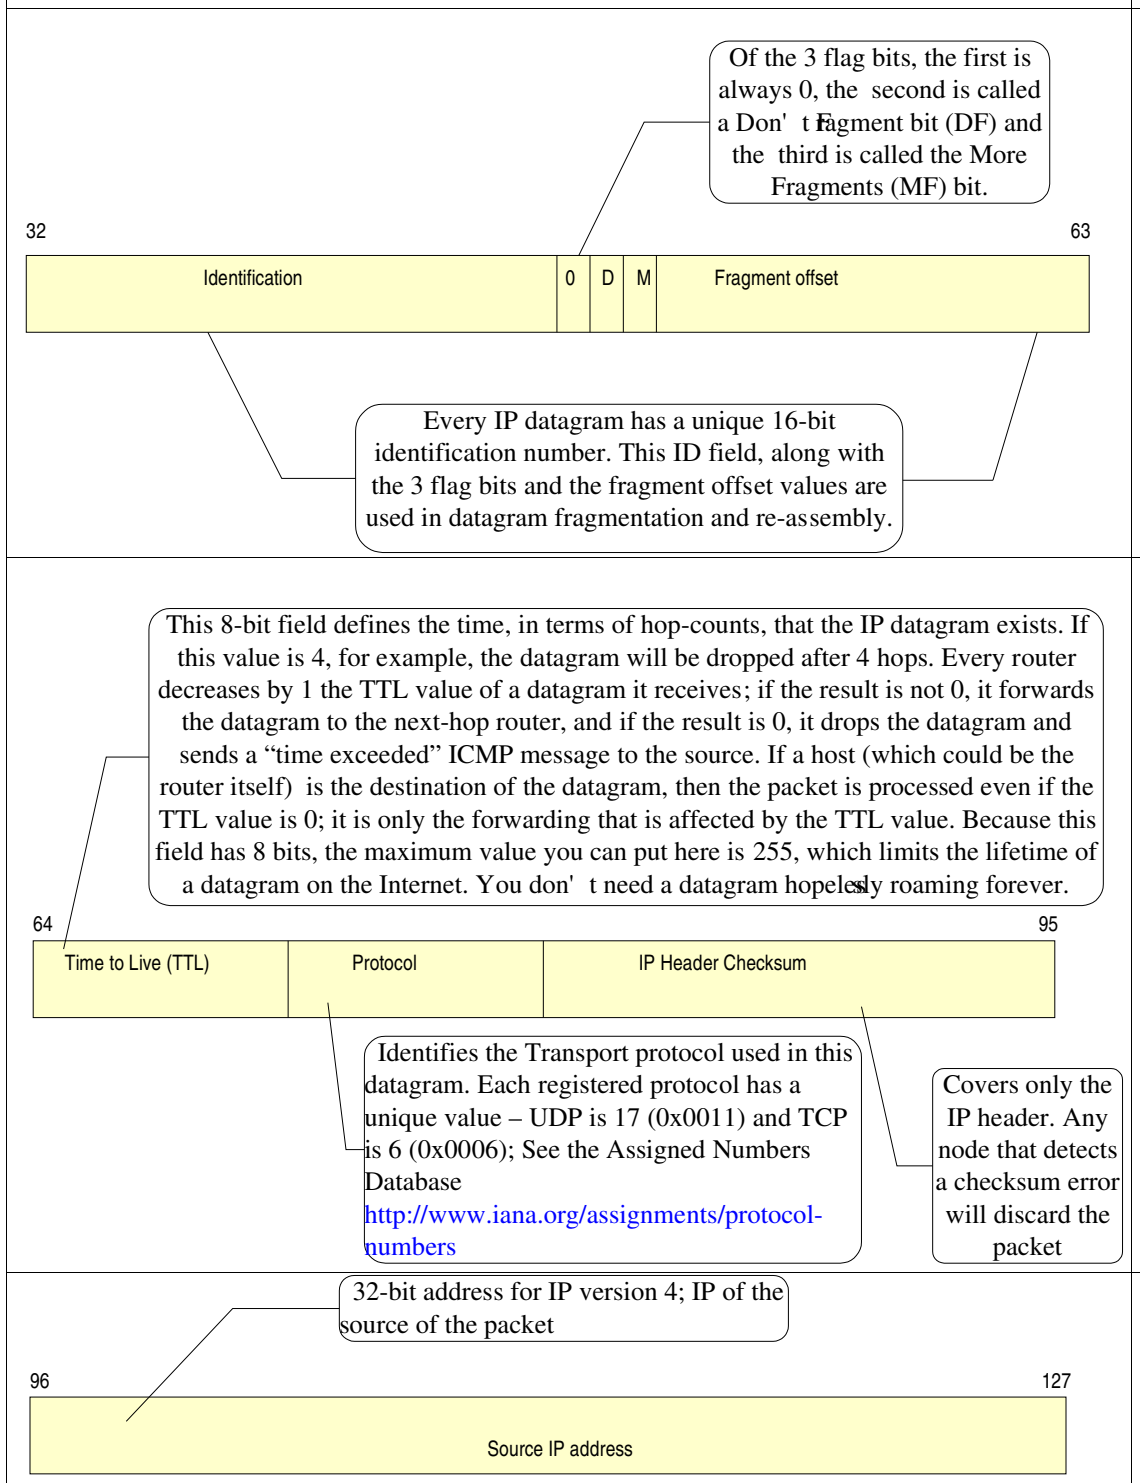

Structure of the IP Header

The IP header consists of 20 mandatory bytes and 40 optional bytes.

Each of the IP header fields are explained below.

IP Header

IP Header

IP Options