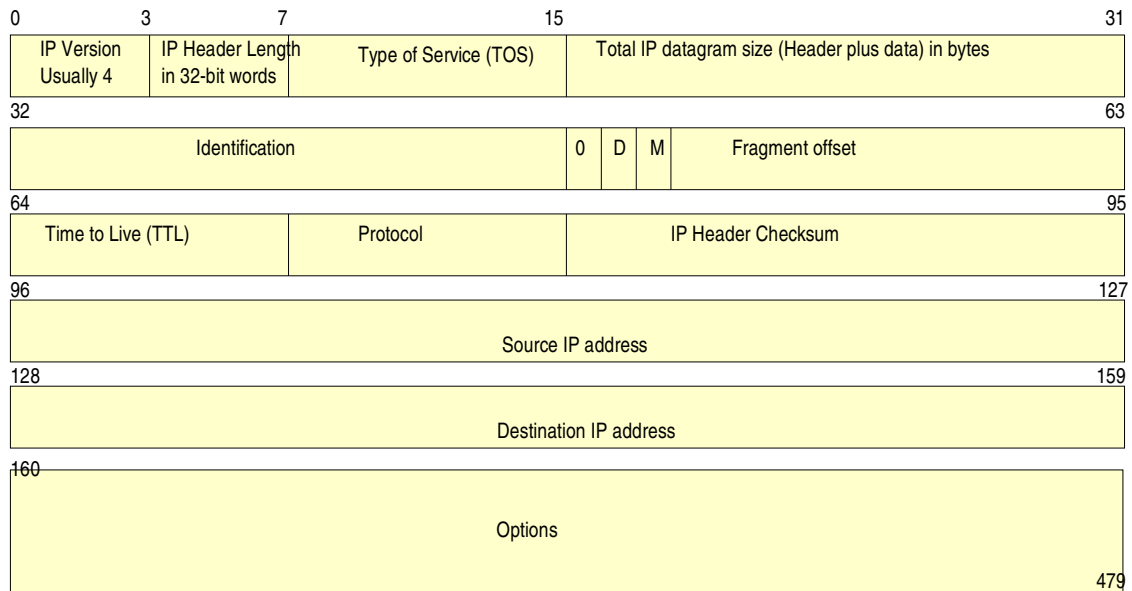

Structure of the IP Header

The IP header consists of 20 mandatory bytes and 40 optional bytes.

Each of the IP header fields are explained below.

IP Header

IP Header

IP Options