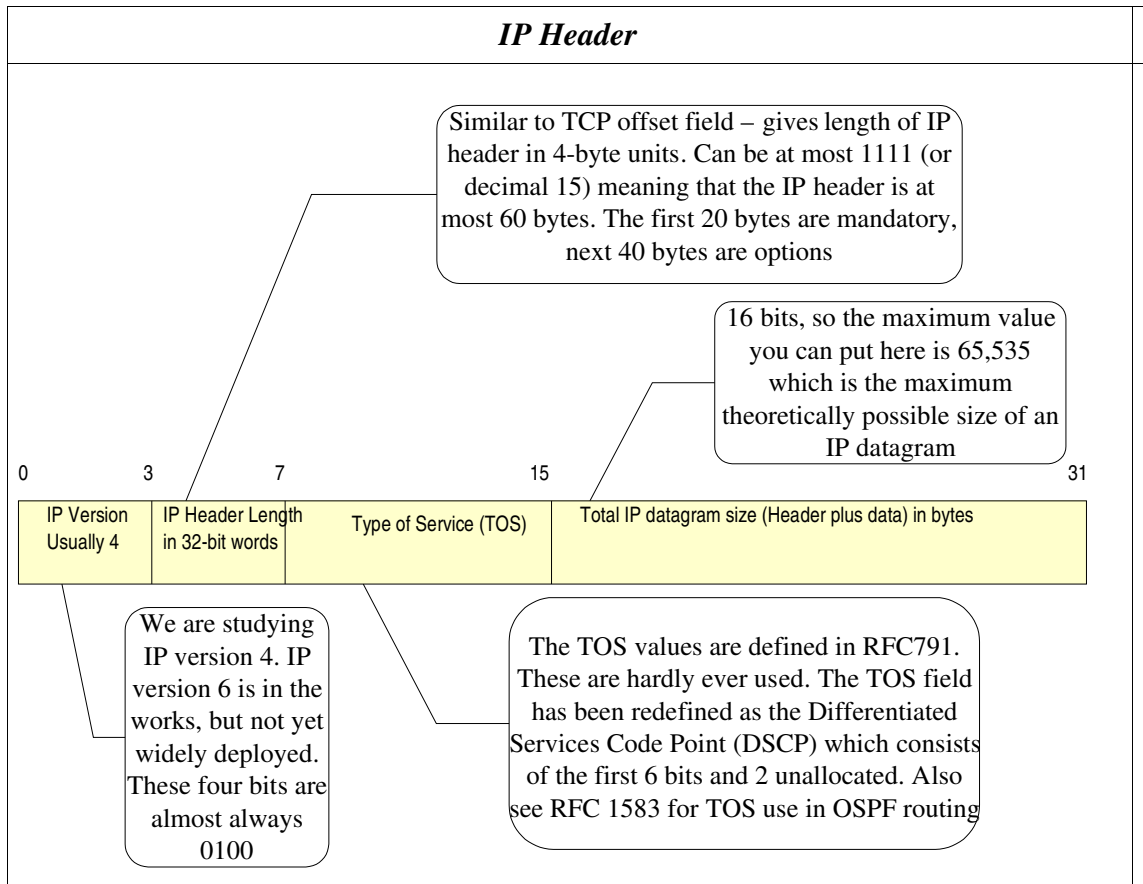

Structure of the IP Header

The IP header consists of 20 mandatory bytes and 40 optional bytes.

Each of the IP header fields are explained below.

IP Header

IP Header

IP Options